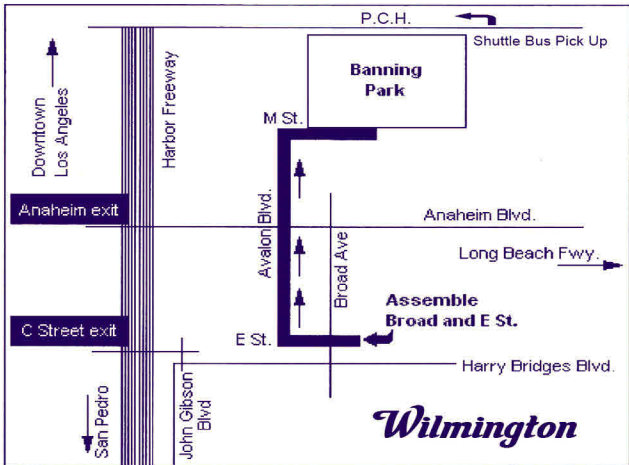

LA/LB HARBOR LABOR COALITION

lalbharborlabor.org

LABOR SOLIDARITY PARADE

DESFILE LABORAL DE SOLIDARIDAD

March Broad & E Street, Wilmington
Marcha Assembly begins 8 a.m. | March departs 10 a.m.

Rally Banning Park • 12 p.m.
Mitin Speakers, Music, Shuttle Buses,
Hot Dogs, Soft Drinks available.

MONDAY / LUNES

SEPT. 2, 2013

BRING THE WHOLE FAMILY!

Union banners, signs and floats are welcome.

34TH ANNUAL LABOR DAY PARADE

For more information: Labor Day Committee, 3888 Cherry Ave. Long Beach, CA. 90807 (562) 595-1891